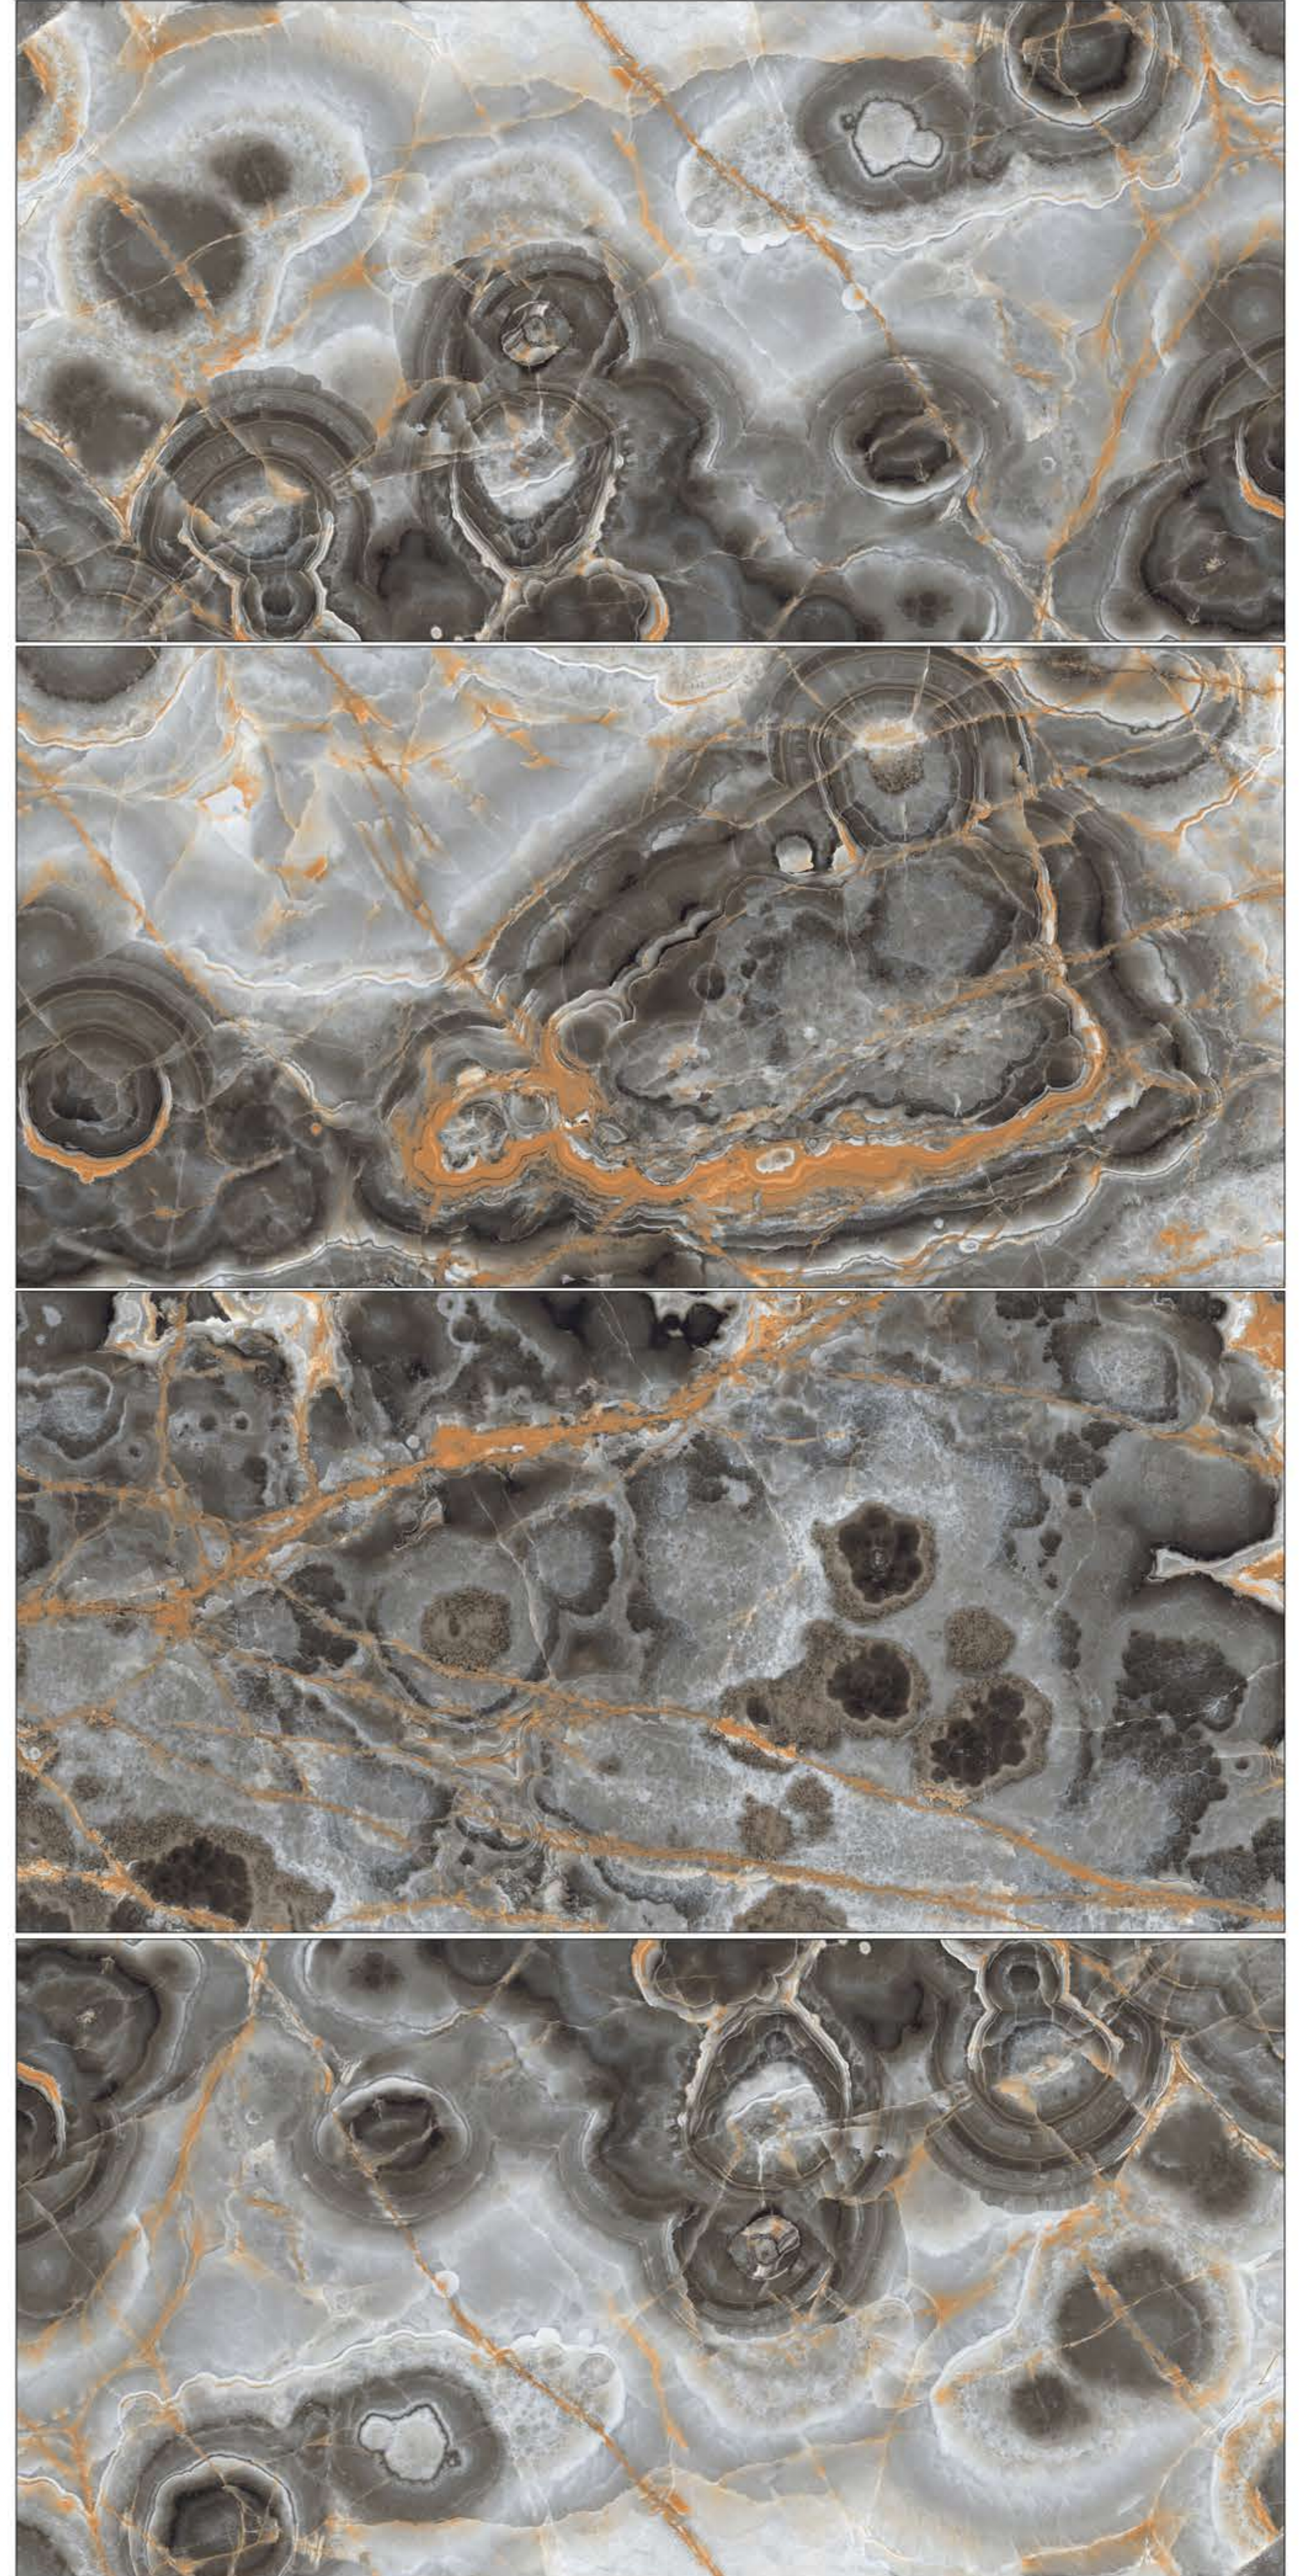

NATURAL HILL

1200M
X600M

HIGH GLOSS FINISH

ONYX VASA

**1200MM
X600MM**

HIGH GLOSS FINISH

SABIA NATURAL

1200MM
X600MM